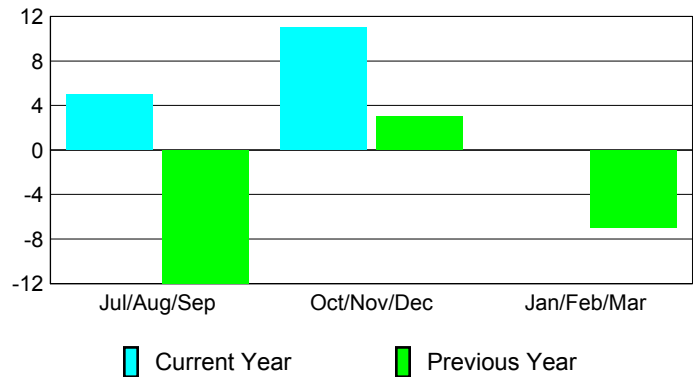

Club Results 2012-2013

Goal, New, Dropped, Gain/Loss

MEMBERSHIP

**Membership Results
2012-2013**

**Membership
2011-2012**

Month	Net Memb Goal	Actual New Memb	Actual Dropped Memb	Gain/Loss of Memb	Gain/Loss of Memb
Jul/Aug/Sep	5	36	-31	5	-12
Oct/Nov/Dec	25	38	-27	11	3
Jan/Feb/Mar	5	0	0	0	-7
Totals	35	74	-58	16	-16

Membership Results 2012-2013

Goal, New, Dropped, Gain/Loss

Comparison of Club Gain/Loss

Current Year Compared to the Previous Year

Comparison of Membership Gain/Loss

Current Year Compared to the Previous Year

YTD Status Quo Clubs 2012-2013

Status Quo Clubs Compared to Status Quo Members

Gender Comparison 2012-2013

Jul/Aug/Sep

Oct/Nov/Dec

Jan/Feb/Mar

Male

Female