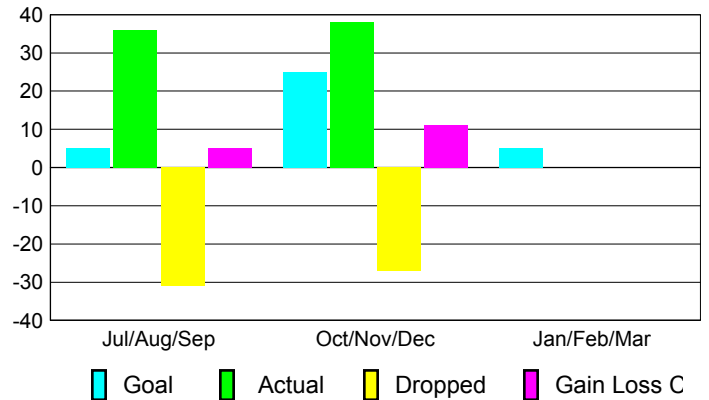

Club Results 2012-2013

Goal, New, Dropped, Gain/Loss

MEMBERSHIP

**Membership Results
2012-2013**

**Membership
2011-2012**

Month	Net Memb Goal	Actual New Memb	Actual Dropped Memb	Gain/Loss of Memb	Gain/Loss of Memb
Jul/Aug/Sep	5	36	-31	5	-12
Oct/Nov/Dec	25	38	-27	11	3
Jan/Feb/Mar	5	0	0	0	-7
Totals	35	74	-58	16	-16

Membership Results 2012-2013

Goal, New, Dropped, Gain/Loss

Comparison of Club Gain/Loss

Current Year Compared to the Previous Year

Comparison of Membership Gain/Loss

Current Year Compared to the Previous Year